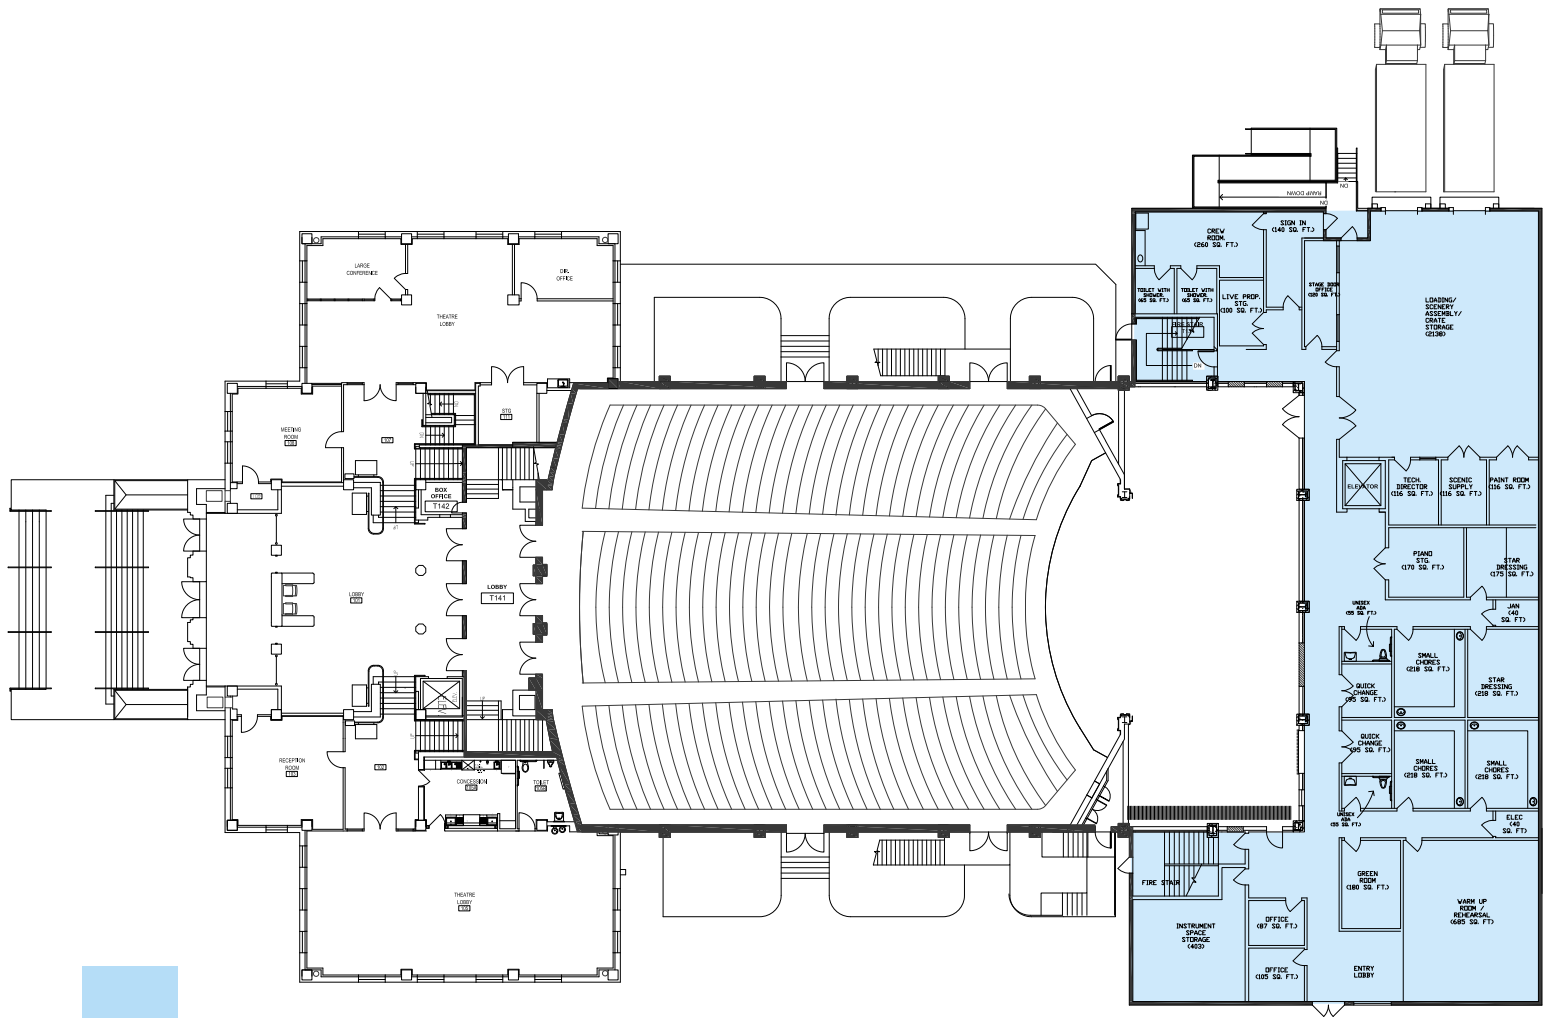

CULTURAL AFFAIRS COUNCIL

SAN ANGELO CIVIC BALLET

SAN ANGELO SYMPHONY

SAPAC SHARED SPACE

SAN ANGELO PERFORMING ARTS CENTER GROUND FLOOR

New construction

CITY AUDITORIUM GROUND FLOOR

CITY AUDITORIUM 3RD FLOOR (CONTROL BOOTH & FOLLOW SPOTLIGHTS)

Remodel / improvements

CITY AUDITORIUM 2ND FLOOR