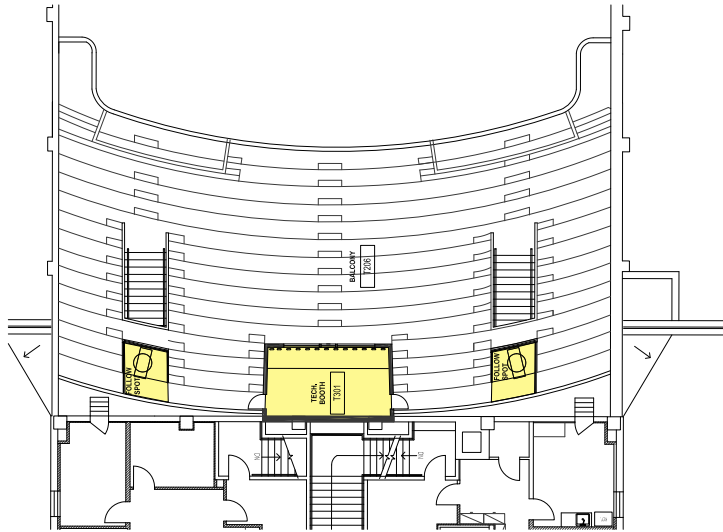

CULTURAL AFFAIRS COUNCIL

SAN ANGELO CIVIC BALLET

SAN ANGELO SYMPHONY

SAPAC SHARED SPACE

SAN ANGELO PERFORMING ARTS CENTER GROUND FLOOR

New construction

CITY AUDITORIUM GROUND FLOOR

CITY AUDITORIUM 3RD FLOOR (CONTROL BOOTH & FOLLOW SPOTLIGHTS)

Remodel / improvements

CITY AUDITORIUM 2ND FLOOR