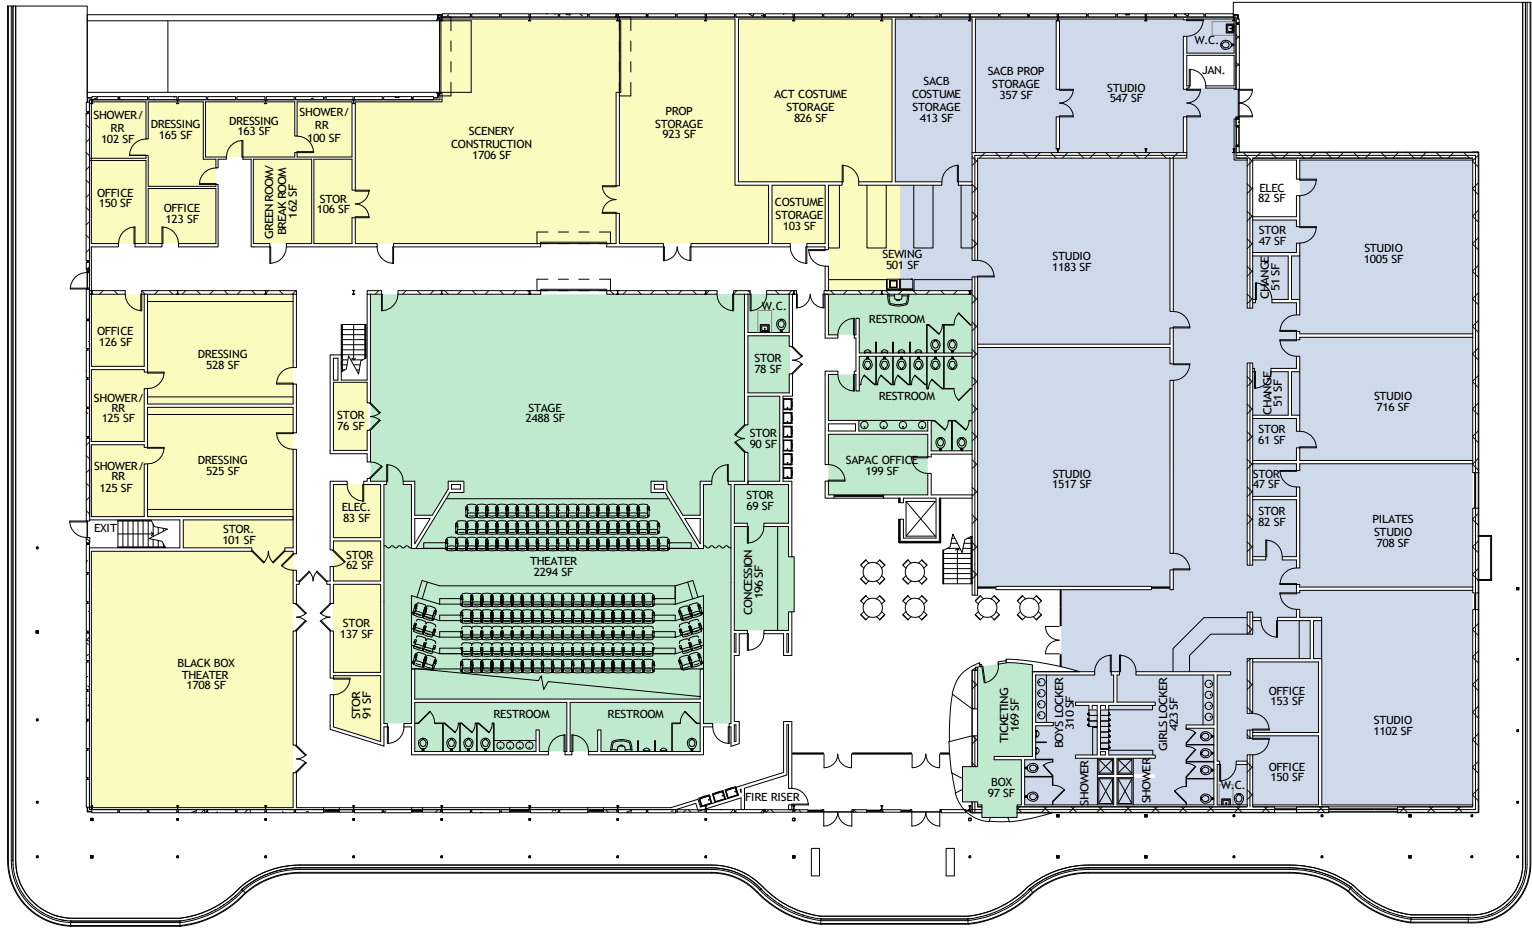

SAN ANGELO PERFORMING ARTS CAMPUS SITE PLAN

ANGELO CIVIC THEATER

CULTURAL AFFAIRS COUNCIL

SAN ANGELO CIVIC BALLET

SAN ANGELO SYMPHONY

SAPAC SHARED SPACE

SAN ANGELO PERFORMING ARTS CENTER 2ND FLOOR

ANGELO CIVIC THEATER

CULTURAL AFFAIRS COUNCIL

SAN ANGELO CIVIC BALLET

SAN ANGELO SYMPHONY

SAPAC SHARED SPACE

SAN ANGELO PERFORMING ARTS CENTER GROUND FLOOR

New construction

CITY AUDITORIUM GROUND FLOOR

CITY AUDITORIUM 3RD FLOOR (CONTROL BOOTH & FOLLOW SPOTLIGHTS)

Remodel / improvements

CITY AUDITORIUM 2ND FLOOR