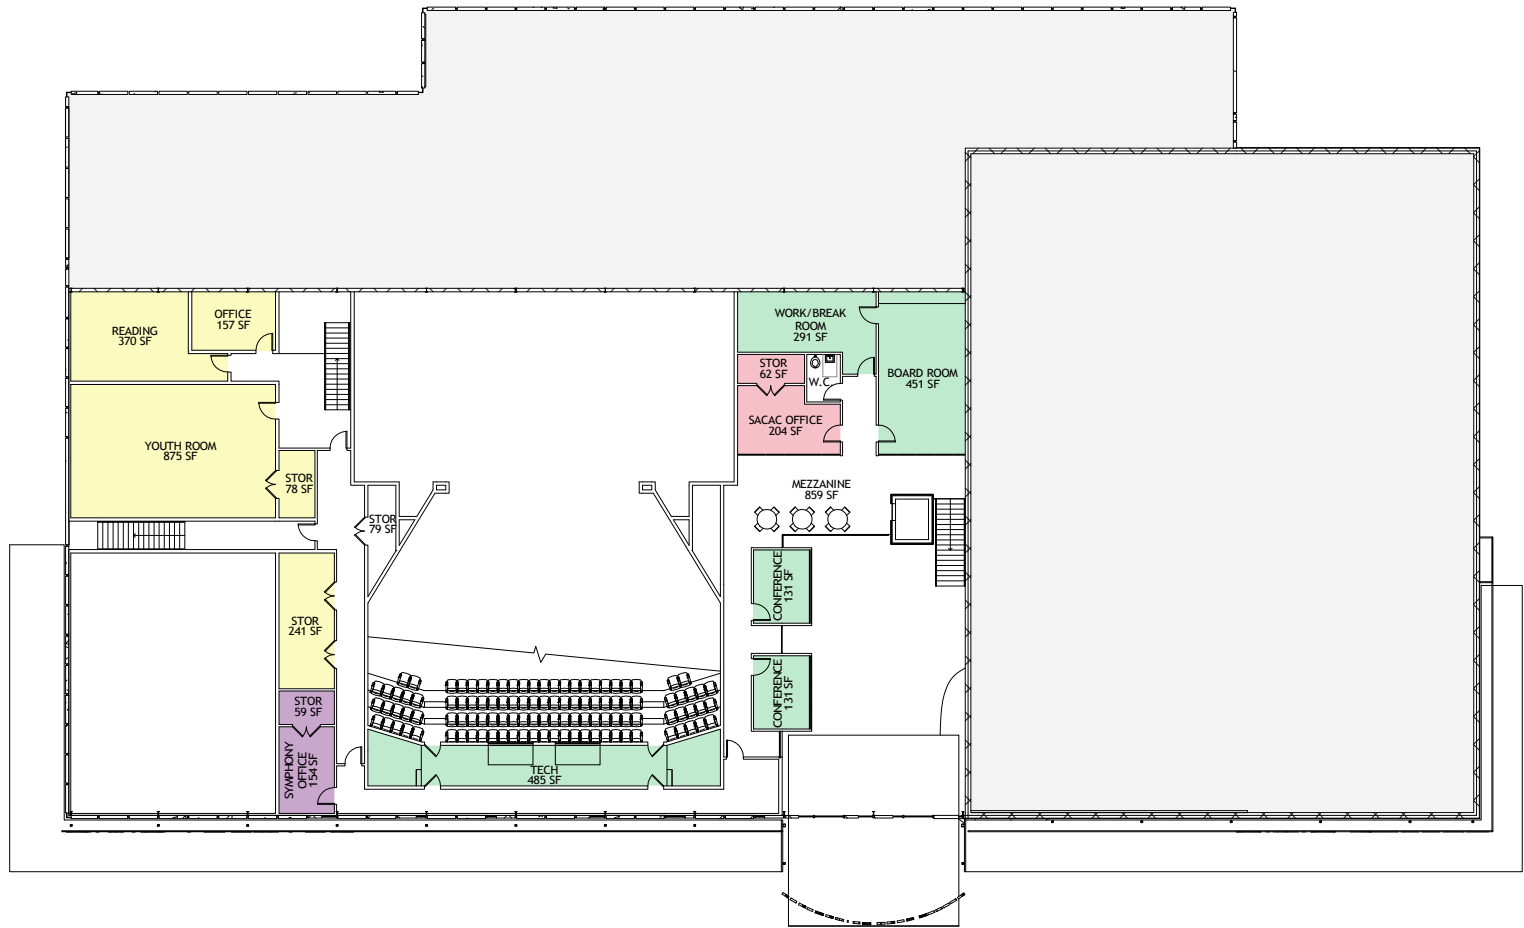

SAN ANGELO PERFORMING ARTS CAMPUS SITE PLAN

ANGELO CIVIC THEATER

CULTURAL AFFAIRS COUNCIL

SAN ANGELO CIVIC BALLET

SAN ANGELO SYMPHONY

SAPAC SHARED SPACE

SAN ANGELO PERFORMING ARTS CENTER 2ND FLOOR

ANGELO CIVIC THEATER

CULTURAL AFFAIRS COUNCIL

SAN ANGELO CIVIC BALLET

SAN ANGELO SYMPHONY

SAPAC SHARED SPACE

SAN ANGELO PERFORMING ARTS CENTER GROUND FLOOR

New construction

CITY AUDITORIUM GROUND FLOOR

CITY AUDITORIUM 3RD FLOOR (CONTROL BOOTH & FOLLOW SPOTLIGHTS)

Remodel / improvements

CITY AUDITORIUM 2ND FLOOR